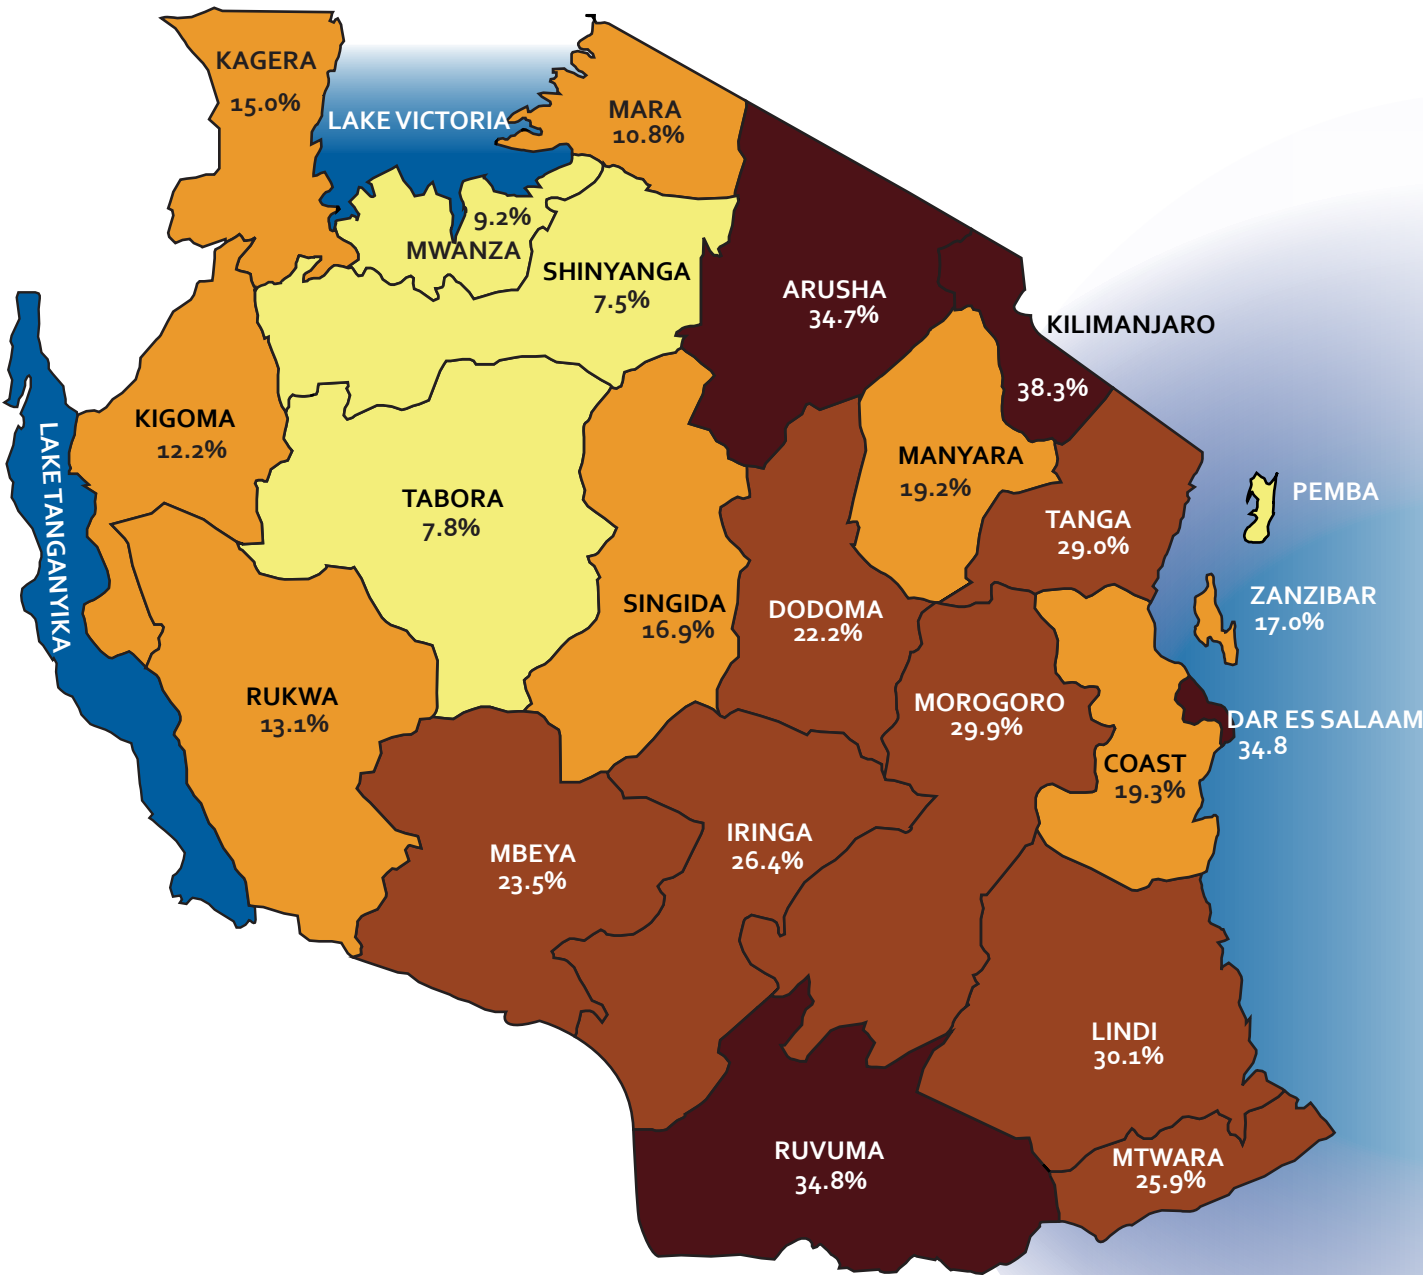

Contraceptive Prevalence Map in Tanzania

Contraceptive Prevalence Rate

Source: National Bureau of Statistics (NBS) and ORC Macro. 2005. Tanzania Demographic and Health Survey 2004-5. Dar es Salaam, Tanzania.